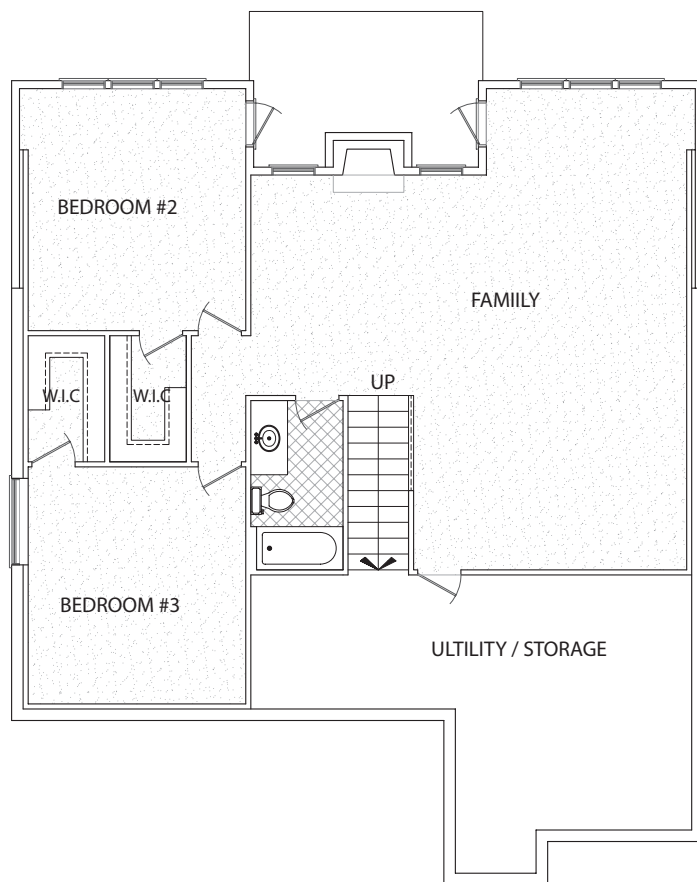

HUNTINGTON I

MAIN FLOOR PLAN
1590 sq. ft.

LOWER FLOOR PLAN
1463 sq. ft.

Note: Plans and exteriors may not be exactly as shown. The builder reserves the right to change plans without notice or obligation.