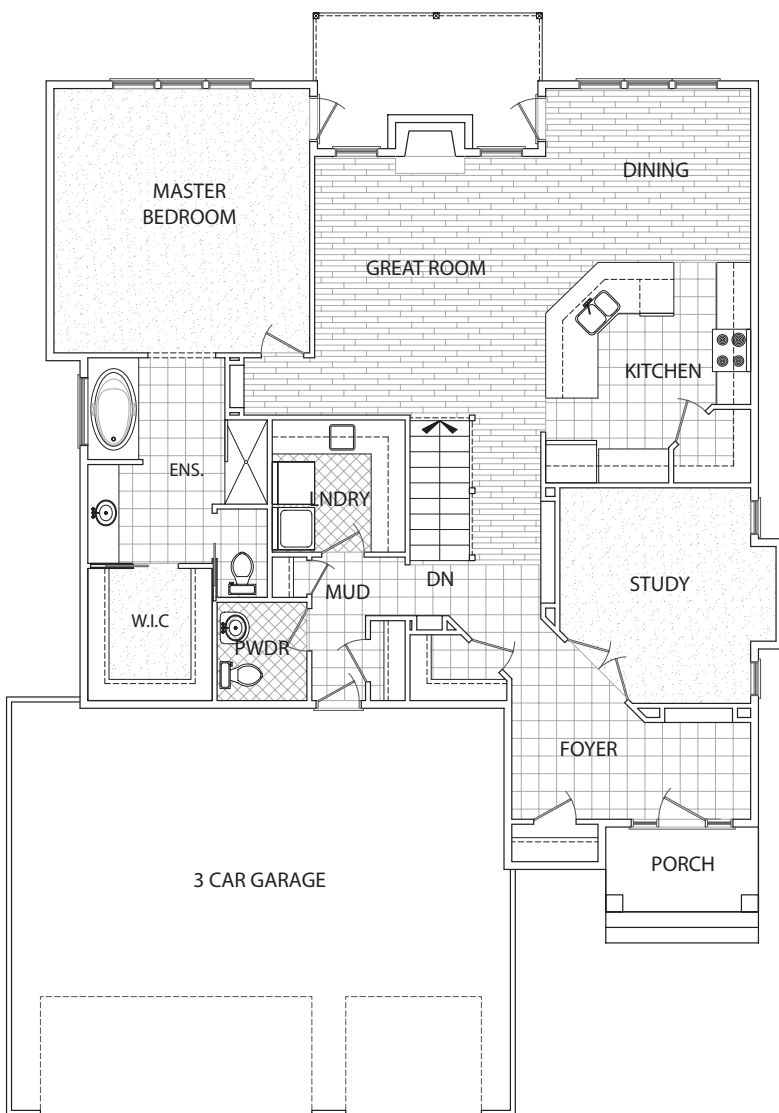

HUNTINGTON I

MAIN FLOOR PLAN
1590 sq. ft.

LOWER FLOOR PLAN
1463 sq. ft.

Note: Plans and exteriors may not be exactly as shown. The builder reserves the right to change plans without notice or obligation.